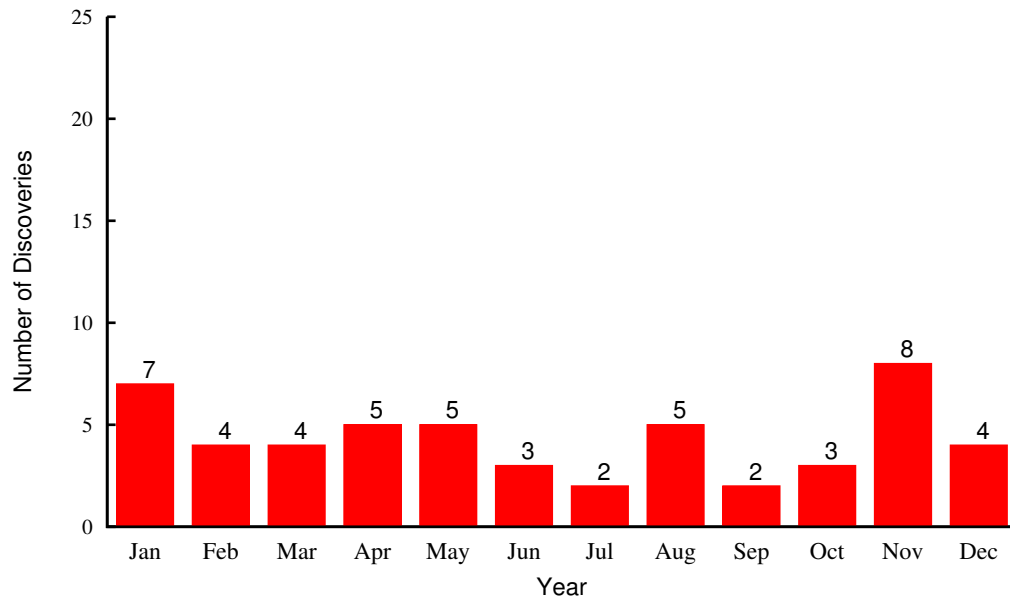

1 Introduction

This document contains plots summarizing the data compiled by Karl Battams in the *Spreadsheet Update: Feb 19, 2015 (SOHO-2876)*.

2 Comet Discoveries By Year

2.1 Kreutz

2.2 Meyer

Meyer: Comet Discoveries per Year

2.3 Kracht

Kracht: Comet Discoveries per Year

2.4 Kracht II

Kracht II: Comet Discoveries per Year

2.5 Marsden

Marsden: Comet Discoveries by Month

2.6 Non-Group

Non-Group: Comet Discoveries by Month

3 Comet Discoveries By Month

3.1 Kreutz

Kreutz: Comet Discoveries by Month

3.2 Meyer

Meyer: Comet Discoveries by Month

3.3 Kracht

Kracht: Comet Discoveries by Month

3.4 Kracht II