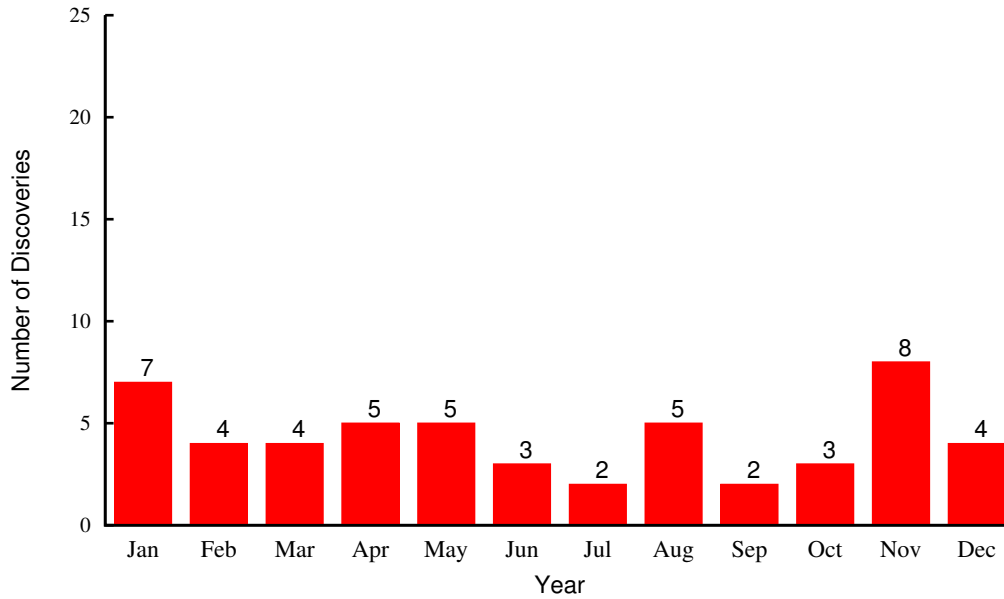

2.3 Kracht

Kracht: Comet Discoveries per Year

2.4 Kracht II

Kracht II: Comet Discoveries per Year

2.5 Marsden

Marsden: Comet Discoveries by Month

2.6 Non-Group

Non-Group: Comet Discoveries by Month

3 Comet Discoveries By Month

3.1 Kreutz

Kreutz: Comet Discoveries by Month

3.2 Meyer

Meyer: Comet Discoveries by Month

3.3 Kracht

Kracht: Comet Discoveries by Month

3.4 Kracht II

Kracht II: Comet Discoveries by Month

3.5 Marsden

Marsden: Comet Discoveries by Month

3.6 Non-Group

Non-Group: Comet Discoveries by Month

4 Appendix

Spreadsheet Update: Feb 19,2015 (SOHO-2876)

Data Compiled by Karl Battams