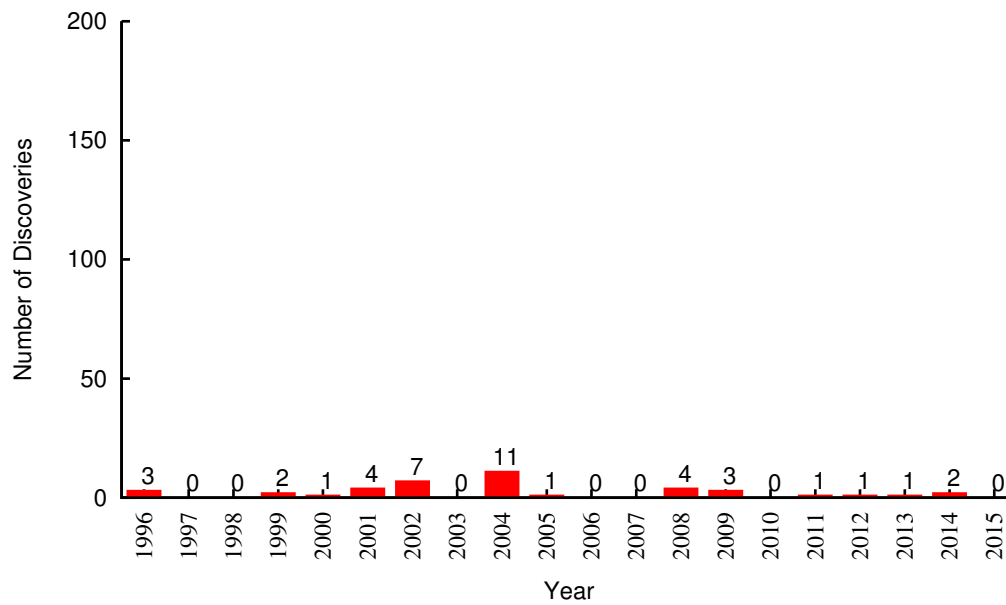

Comet Discovery Summary Plots

February 19, 2015

Contents

1	Introduction	2
2	Comet Discoveries By Year	2
2.1	Kreutz	2
2.2	Meyer	3
2.3	Kracht	3
2.4	Kracht II	4
2.5	Marsden	4
2.6	Non-Group	5
3	Comet Discoveries By Month	6
3.1	Kreutz	6
3.2	Meyer	6
3.3	Kracht	7
3.4	Kracht II	7
3.5	Marsden	8
3.6	Non-Group	8
4	Appendix	9

1 Introduction

This document contains plots summarizing the data compiled by Karl Battams in the *Spreadsheet Update: Feb 19, 2015 (SOHO-2876)*.

2 Comet Discoveries By Year

2.1 Kreutz

2.2 Meyer

Meyer: Comet Discoveries per Year

2.3 Kracht

Kracht: Comet Discoveries per Year

2.4 Kracht II

Kracht II: Comet Discoveries per Year

2.5 Marsden

Marsden: Comet Discoveries by Month

2.6 Non-Group

Non-Group: Comet Discoveries by Month