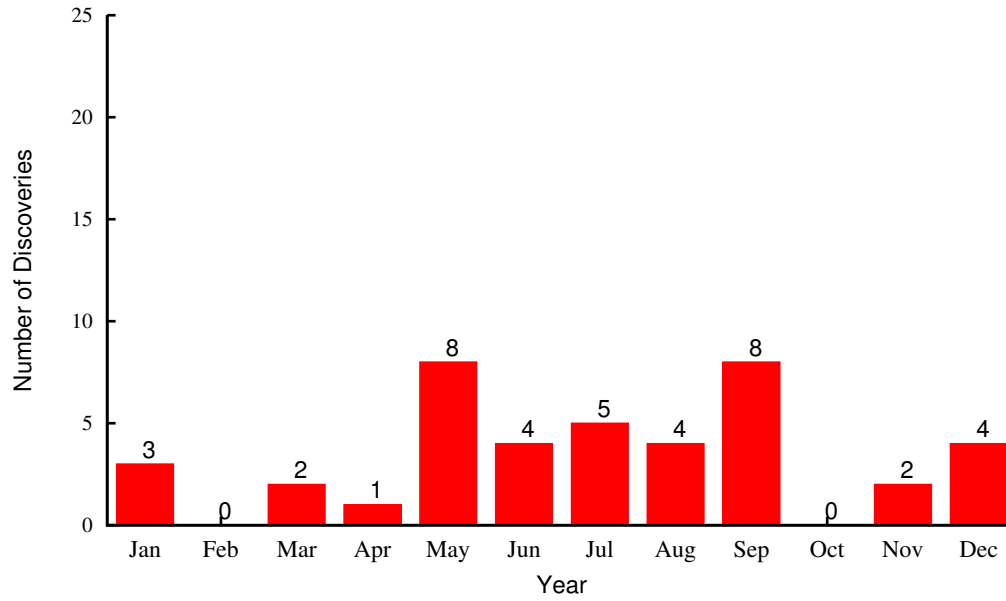

2.3 Kracht

Kracht: Comet Discoveries per Year

2.4 Kracht II

Kracht II: Comet Discoveries per Year

2.5 Marsden

Marsden: Comet Discoveries by Month

2.6 Non-Group

Non-Group: Comet Discoveries by Month

3 Comet Discoveries By Month

3.1 Kreutz

Kreutz: Comet Discoveries by Month

3.2 Meyer

Meyer: Comet Discoveries by Month

3.3 Kracht

Kracht: Comet Discoveries by Month

3.4 Kracht II

Kracht II: Comet Discoveries by Month

3.5 Marsden

Marsden: Comet Discoveries by Month

3.6 Non-Group

Non-Group: Comet Discoveries by Month

4 Appendix

Spreadsheet Update: Feb 19,2015 (SOHO-2876)

Data Compiled by Karl Battams