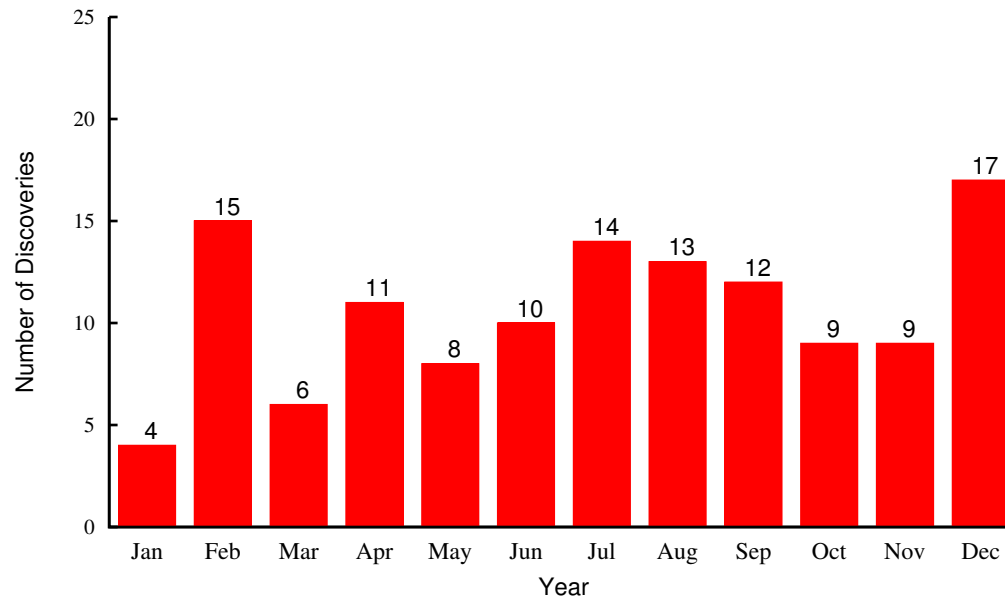

Comet Discovery Summary Plots

February 19, 2015

Contents

1	Introduction	2
2	Comet Discoveries By Year	2
2.1	Kreutz	2
2.2	Meyer	3
2.3	Kracht	3
2.4	Kracht II	4
2.5	Marsden	4
2.6	Non-Group	5
3	Comet Discoveries By Month	6
3.1	Kreutz	6
3.2	Meyer	6
3.3	Kracht	7
3.4	Kracht II	7
3.5	Marsden	8
3.6	Non-Group	8
4	Appendix	9

1 Introduction

This document contains plots summarizing the data compiled by Karl Battams in the *Spreadsheet Update: Feb 19, 2015 (SOHO-2876)*.

2 Comet Discoveries By Year

2.1 Kreutz

2.2 Meyer

Meyer: Comet Discoveries per Year

2.3 Kracht

Kracht: Comet Discoveries per Year

2.4 Kracht II

Kracht II: Comet Discoveries per Year

2.5 Marsden

Marsden: Comet Discoveries by Month

2.6 Non-Group

Non-Group: Comet Discoveries by Month

3 Comet Discoveries By Month

3.1 Kreutz

Kreutz: Comet Discoveries by Month

3.2 Meyer

Meyer: Comet Discoveries by Month

3.3 Kracht

Kracht: Comet Discoveries by Month

3.4 Kracht II