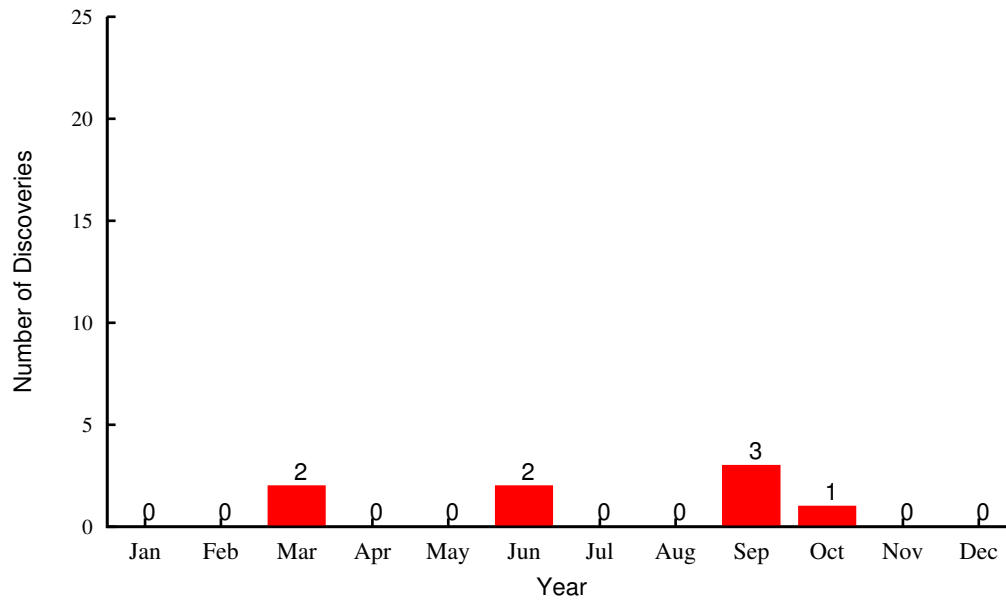

2.3 Kracht

Kracht: Comet Discoveries per Year

2.4 Kracht II

Kracht II: Comet Discoveries per Year

2.5 Marsden

Marsden: Comet Discoveries by Month

2.6 Non-Group

Non-Group: Comet Discoveries by Month

3 Comet Discoveries By Month

3.1 Kreutz

Kreutz: Comet Discoveries by Month

3.2 Meyer

Meyer: Comet Discoveries by Month

3.3 Kracht

Kracht: Comet Discoveries by Month

3.4 Kracht II

Kracht II: Comet Discoveries by Month

3.5 Marsden

Marsden: Comet Discoveries by Month

3.6 Non-Group

Non-Group: Comet Discoveries by Month

4 Appendix

Spreadsheet Update: Feb 19,2015 (SOHO-2876)

Data Compiled by Karl Battams