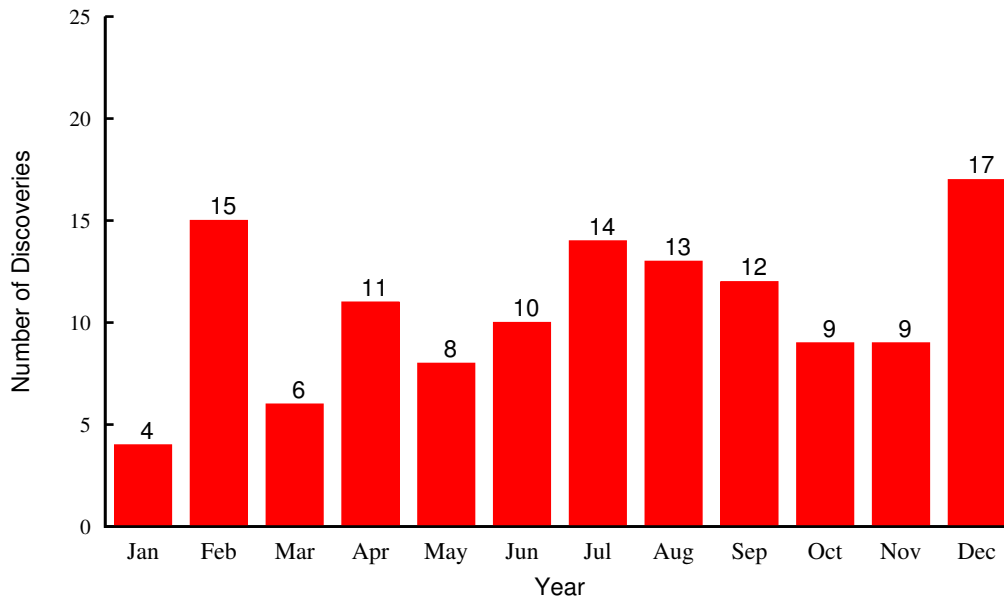

3 Comet Discoveries By Month

3.1 Kreutz

Kreutz: Comet Discoveries by Month

3.2 Meyer

Meyer: Comet Discoveries by Month

3.3 Kracht

Kracht: Comet Discoveries by Month

3.4 Kracht II

Kracht II: Comet Discoveries by Month

3.5 Marsden

Marsden: Comet Discoveries by Month

3.6 Non-Group

Non-Group: Comet Discoveries by Month

4 Appendix

Spreadsheet Update: Feb 19,2015 (SOHO-2876)

Data Compiled by Karl Battams

COMET DISCOVERIES PER YEAR									
	Kreutz	Meyer	Kracht	Kracht II	Marsden	Non-Group	Total		
1996	26	1	3	0	1	0	31		
1997	73	6	0	0	3	6	88		
1998	71	3	0	0	3	2	79		
1999	79	4	2	1	6	3	95		
2000	85	6	1	0	3	6	101		
2001	92	9	4	0	0	6	111		
2002	109	9	7	1	3	5	134		
2003	131	7	0	1	2	7	148		
2004	145	7	11	0	3	7	173		
2005	142	13	1	0	4	10	170		
2006	141	6	0	0	2	3	152		
2007	149	11	0	0	1	7	168		
2008	136	12	4	2	4	14	172		
2009	149	7	3	0	3	5	167		
2010	190	13	0	1	3	7	214		
2011	196	12	1	0	4	7	220		
2012	188	18	1	0	6	13	226		
2013	196	13	1	0	0	7	217		
2014	161	17	2	2	1	11	194		
2015	12	2	0	0	0	2	16		
% TOTAL	85.9	6.1	1.4	0.3	1.8	4.5	100.0		
TOTAL	2471	176	41	8	52	128	2876		
COMET DISCOVERIES BY MONTH (All Discoveries)									
	Kreutz	Meyer	Kracht	Kracht II	Marsden	Non-Group	Total	% Discoveries	
January	133	17	3	0	7	4	164	5.7	
February	131	15	0	0	4	15	165	5.7	
March	108	11	2	2	4	6	133	4.6	
April	212	21	1	0	5	11	250	8.7	
May	313	17	8	0	5	8	351	12.2	
June	313	7	4	2	3	10	339	11.8	
July	122	12	5	0	2	14	155	5.4	
August	141	9	4	0	5	13	172	6.0	
September	159	11	8	3	2	12	195	6.8	
October	240	21	0	1	3	9	274	9.5	
November	268	15	2	0	8	9	302	10.5	
December	331	20	4	0	4	17	376	13.1	