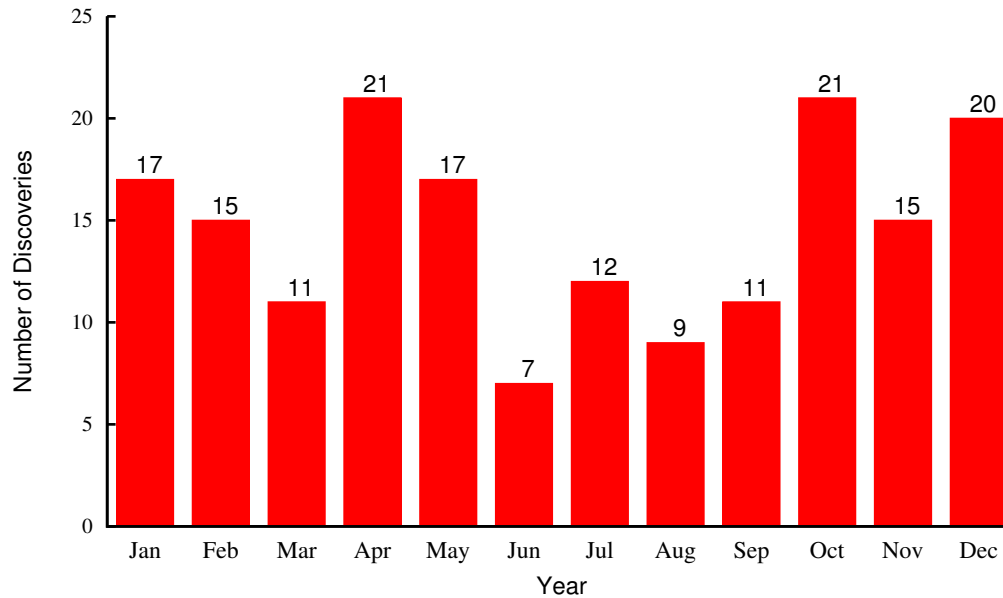

2.3 Kracht

Kracht: Comet Discoveries per Year

2.4 Kracht II

Kracht II: Comet Discoveries per Year

2.5 Marsden

Marsden: Comet Discoveries by Month

2.6 Non-Group

Non-Group: Comet Discoveries by Month

3 Comet Discoveries By Month

3.1 Kreutz

Kreutz: Comet Discoveries by Month

3.2 Meyer

Meyer: Comet Discoveries by Month

3.3 Kracht

Kracht: Comet Discoveries by Month

3.4 Kracht II

Kracht II: Comet Discoveries by Month

3.5 Marsden

Marsden: Comet Discoveries by Month

3.6 Non-Group

Non-Group: Comet Discoveries by Month

4 Appendix

Spreadsheet Update: Feb 19,2015 (SOHO-2876)

Data Compiled by Karl Battams

COMET DISCOVERIES PER YEAR									
	Kreutz	Meyer	Kracht	Kracht II	Marsden	Non-Group	Total		
1996	26	1	3	0	1	0	31		
1997	73	6	0	0	3	6	88		
1998	71	3	0	0	3	2	79		
1999	79	4	2	1	6	3	95		
2000	85	6	1	0	3	6	101		
2001	92	9	4	0	0	6	111		
2002	109	9	7	1	3	5	134		
2003	131	7	0	1	2	7	148		
2004	145	7	11	0	3	7	173		
2005	142	13	1	0	4	10	170		
2006	141	6	0	0	2	3	152		
2007	149	11	0	0	1	7	168		
2008	136	12	4	2	4	14	172		
2009	149	7	3	0	3	5	167		
2010	190	13	0	1	3	7	214		
2011	196	12	1	0	4	7	220		
2012	188	18	1	0	6	13	226		
2013	196	13	1	0	0	7	217		
2014	161	17	2	2	1	11	194		
2015	12	2	0	0	0	2	16		
% TOTAL	85.9	6.1	1.4	0.3	1.8	4.5	100.0		
TOTAL	2471	176	41	8	52	128	2876		
COMET DISCOVERIES BY MONTH (All Discoveries)									
	Kreutz	Meyer	Kracht	Kracht II	Marsden	Non-Group	Total	% Discoveries	
January	133	17	3	0	7	4	164	5.7	
February	131	15	0	0	4	15	165	5.7	
March	108	11	2	2	4	6	133	4.6	
April	212	21	1	0	5	11	250	8.7	
May	313	17	8	0	5	8	351	12.2	
June	313	7	4	2	3	10	339	11.8	
July	122	12	5	0	2	14	155	5.4	
August	141	9	4	0	5	13	172	6.0	
September	159	11	8	3	2	12	195	6.8	
October	240	21	0	1	3	9	274	9.5	
November	268	15	2	0	8	9	302	10.5	
December	331	20	4	0	4	17	376	13.1	