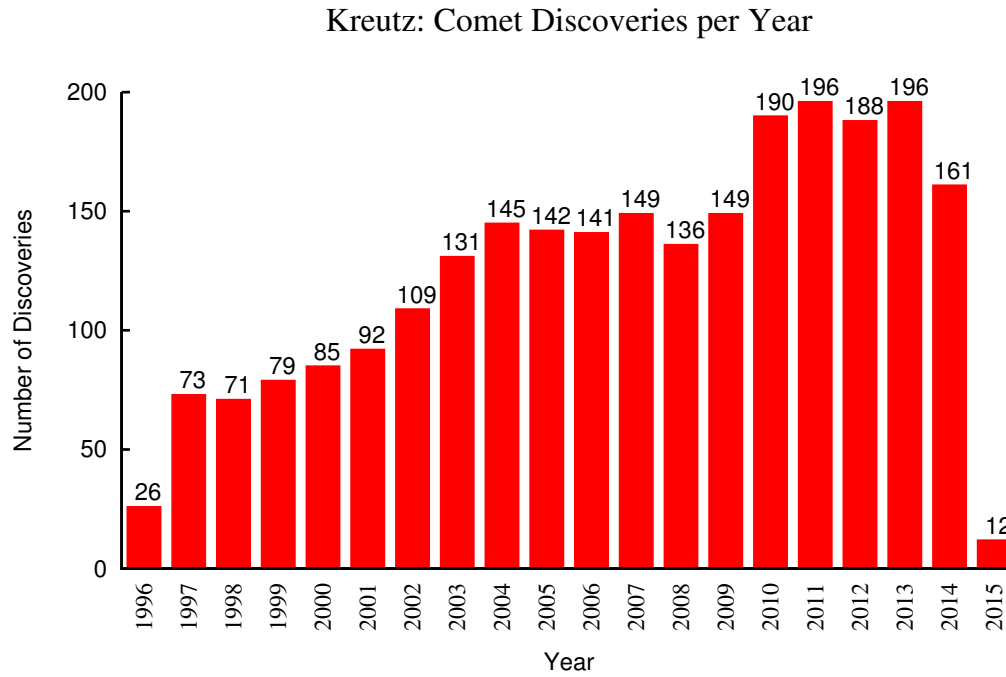

Comet Discovery Summary Plots

February 19, 2015

Contents

1	Introduction	2
2	Comet Discoveries By Year	2
2.1	Kreutz	2
2.2	Meyer	3
2.3	Kracht	3
2.4	Kracht II	4
2.5	Marsden	4
2.6	Non-Group	5
3	Comet Discoveries By Month	6
3.1	Kreutz	6
3.2	Meyer	6
3.3	Kracht	7
3.4	Kracht II	7
3.5	Marsden	8
3.6	Non-Group	8
4	Appendix	9

1 Introduction

This document contains plots summarizing the data compiled by Karl Battams in the *Spreadsheet Update: Feb 19, 2015 (SOHO-2876)*.

2 Comet Discoveries By Year

2.1 Kreutz

2.2 Meyer

Meyer: Comet Discoveries per Year