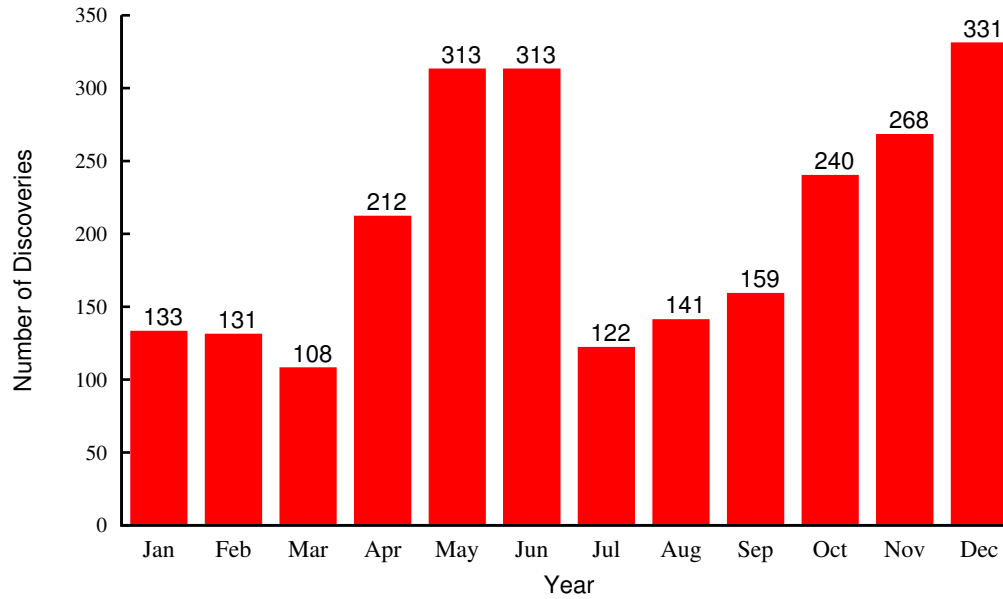

1 Introduction

This document contains plots summarizing the data compiled by Karl Battams in the *Spreadsheet Update: Feb 19, 2015 (SOHO-2876)*.

2 Comet Discoveries By Year

2.1 Kreutz

2.2 Meyer

Meyer: Comet Discoveries per Year

2.3 Kracht

Kracht: Comet Discoveries per Year

2.4 Kracht II

Kracht II: Comet Discoveries per Year

2.5 Marsden

Marsden: Comet Discoveries by Month

2.6 Non-Group

Non-Group: Comet Discoveries by Month

3 Comet Discoveries By Month

3.1 Kreutz

Kreutz: Comet Discoveries by Month

3.2 Meyer

Meyer: Comet Discoveries by Month

3.3 Kracht

Kracht: Comet Discoveries by Month

3.4 Kracht II