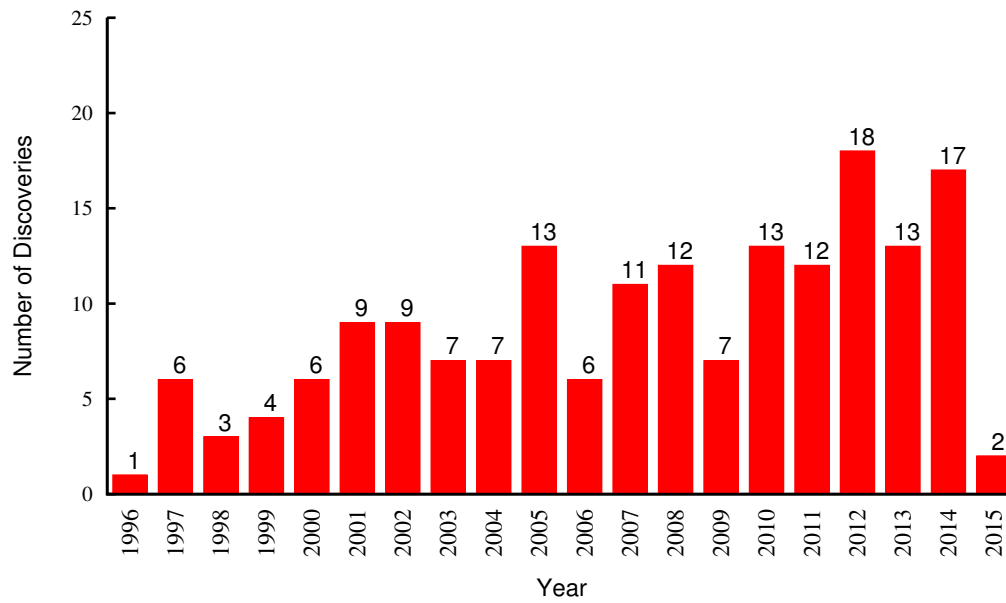

Comet Discovery Summary Plots

February 19, 2015

Contents

1	Introduction	2
2	Comet Discoveries By Year	2
2.1	Kreutz	2
2.2	Meyer	3
2.3	Kracht	3
2.4	Kracht II	4
2.5	Marsden	4
2.6	Non-Group	5
3	Comet Discoveries By Month	6
3.1	Kreutz	6
3.2	Meyer	6
3.3	Kracht	7
3.4	Kracht II	7
3.5	Marsden	8
3.6	Non-Group	8
4	Appendix	9

1 Introduction

This document contains plots summarizing the data compiled by Karl Battams in the *Spreadsheet Update: Feb 19, 2015 (SOHO-2876)*.

2 Comet Discoveries By Year

2.1 Kreutz

2.2 Meyer

Meyer: Comet Discoveries per Year

2.3 Kracht

Kracht: Comet Discoveries per Year

2.4 Kracht II

Kracht II: Comet Discoveries per Year

2.5 Marsden

Marsden: Comet Discoveries by Month

2.6 Non-Group

Non-Group: Comet Discoveries by Month