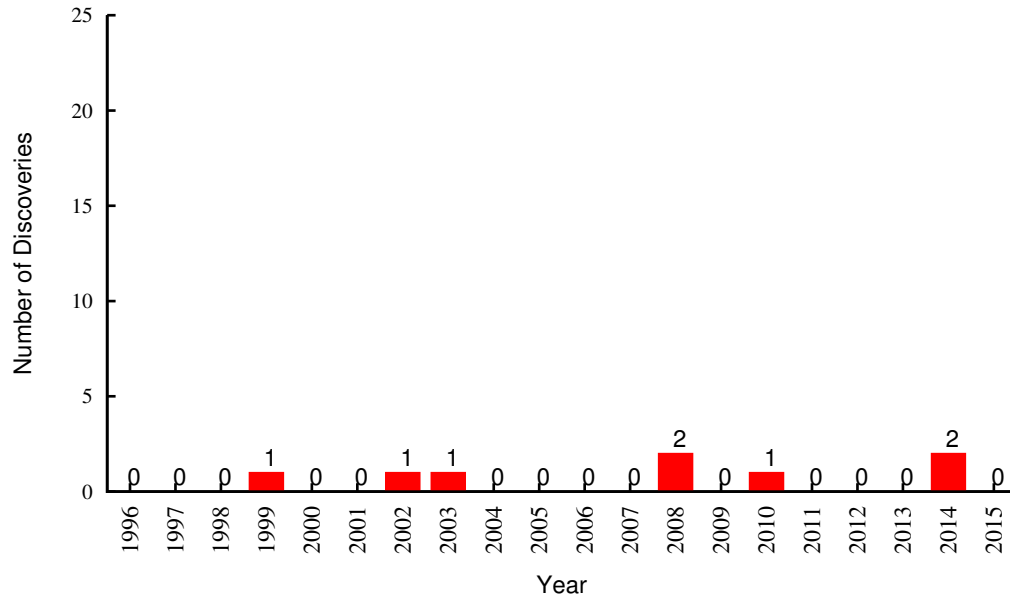

Comet Discovery Summary Plots

February 19, 2015

Contents

1	Introduction	2
2	Comet Discoveries By Year	2
2.1	Kreutz	2
2.2	Meyer	3
2.3	Kracht	3
2.4	Kracht II	4
2.5	Marsden	4
2.6	Non-Group	5
3	Comet Discoveries By Month	6
3.1	Kreutz	6
3.2	Meyer	6
3.3	Kracht	7
3.4	Kracht II	7
3.5	Marsden	8
3.6	Non-Group	8
4	Appendix	9

1 Introduction

This document contains plots summarizing the data compiled by Karl Battams in the *Spreadsheet Update: Feb 19, 2015 (SOHO-2876)*.

2 Comet Discoveries By Year

2.1 Kreutz

2.2 Meyer

Meyer: Comet Discoveries per Year

2.3 Kracht

Kracht: Comet Discoveries per Year

2.4 Kracht II

Kracht II: Comet Discoveries per Year

2.5 Marsden

Marsden: Comet Discoveries by Month

2.6 Non-Group

Non-Group: Comet Discoveries by Month